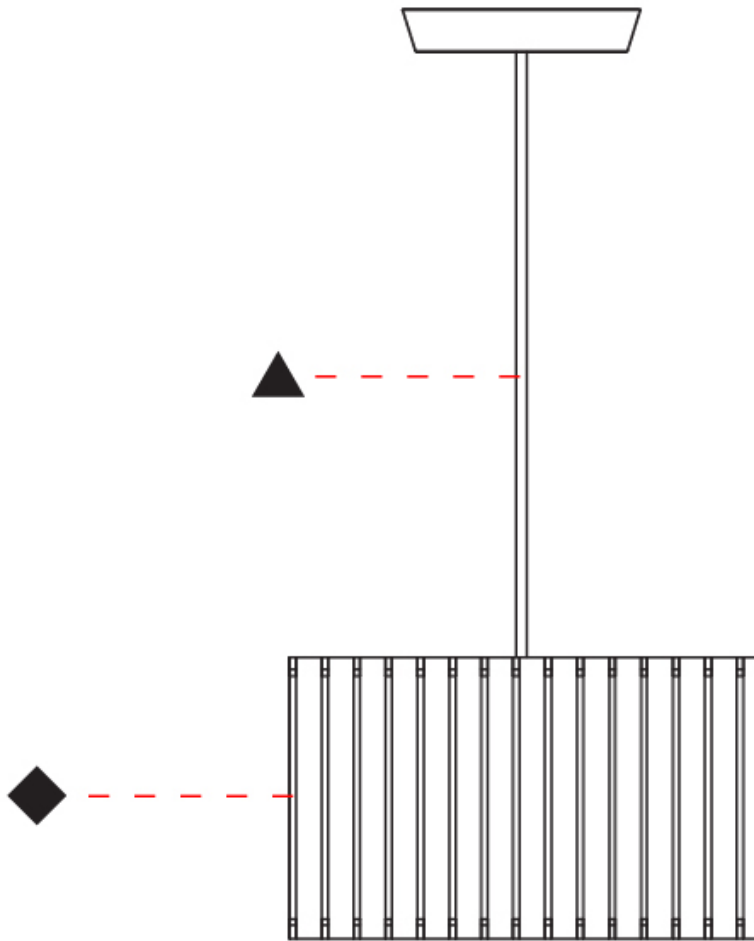

LUZ OCULTA WOOD SUSPENSION

D51039-

PROJECT

TYPE

SPECIFIER

QUANTITY

DATE

D