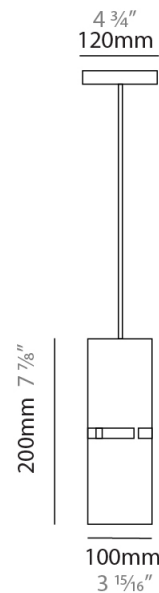

PROJECT	
TYPE	
SPECIFIER	
QUANTITY	
DATE	

LUZ OCULTA METAL SUSPENSION

D51034-

base number   Finish
Options

1. To build a product code in our configurator select the specify button on the base model # product page
2. To build a manual product code on this datasheet choose from the options listed below in blue font and add the suffix to the base model #

GENERAL

Series: Luz Oculta
Subseries: Luz Oculta Metal
Partner: Fambuena
Division: Design
Installation: Suspension
Product Type: Pendant
Mounting Location: Ceiling
Light Distribution: Direct / Indirect

PHYSICAL

Shape: Rectangle
Diameter (mm): 100
Diameter (in): 3 ¹⁵/₁₆
Height (mm): 200
Height (in): 7 ⁷/₈
Fixture Finish: [BRA](#) / [BRZ](#) / [ABR](#)
Fixture Material: Metal
Cable Details: Cable length 2000mm / 79"

ELECTRICAL

Number of Lamps: 1
Lamp Type: LED Retrofit
Lamp Shape: T4
Bulb Included: Bulb Not Included
Max. Wattage Per Lamp (W): 5
Lamp Base: G9
Input Voltage (V): 120

LED

OPTICAL

RATINGS AND CERTIFICATIONS

Certified By: Certified for North American Standards
IP rating: IP20