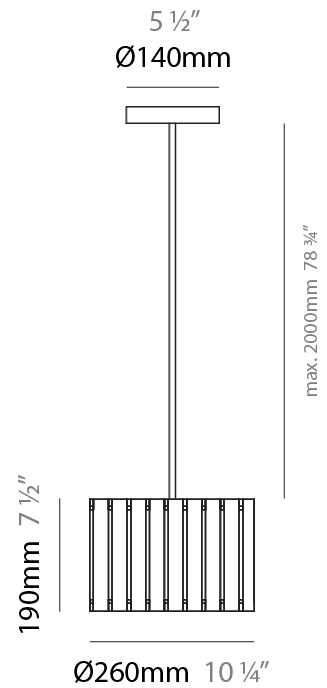

LUZ OCULTA WOOD SUSPENSION

D51041- -

base number   Finish Options   Finish Options

1. To build a product code in our configurator select the specify button on the base model # product page
2. To build a manual product code on this datasheet choose from the options listed below in blue font and add the suffix to the base model #

GENERAL

Series: Luz Oculta
Subseries: Luz Oculta Wood
Partner: Fambuena
Division: Design
Installation: Suspension
Product Type: Pendant
Mounting Location: Ceiling
Light Distribution: Direct / Indirect

PHYSICAL

Shape: Rectangle
Diameter (mm): 260
Diameter (in): 10 ¼
Height (mm): 190
Height (in): 7 ½
Fixture Finish: [DOW / NAT](#)
Holder Finish: BRA / BRZ
Fixture Material: Metal / Wood
Primary Material: Wood
Cable Details: Cable length 2000mm / 79"

ELECTRICAL

Number of Lamps: 1
Lamp Type: LED Retrofit
Lamp Shape: A19
Bulb Included: Bulb Not Included
Max. Wattage Per Lamp (W): 4
Lamp Base: E26
Input Voltage (V): 120
Upon Request: 277Vac / GU24

LED

OPTICAL

RATINGS AND CERTIFICATIONS

Certified By: Certified for North American Standards
IP rating: IP20