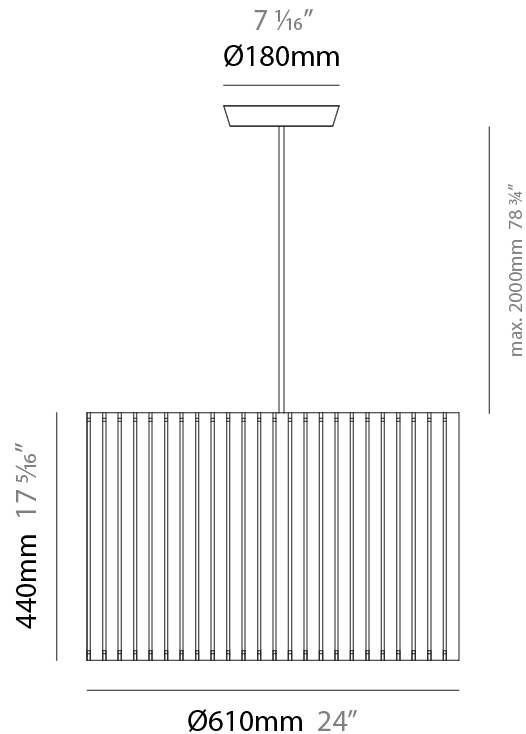

PROJECT	
TYPE	
SPECIFIER	
QUANTITY	
DATE	

LUZ OCULTA WOOD SUSPENSION

D51037- -
base number   Finish Options   Finish Options

1. To build a product code in our configurator select the specify button on the base model # product page
2. To build a manual product code on this datasheet choose from the options listed below in blue font and add the suffix to the base model #

GENERAL

Series: Luz Oculta
Subseries: Luz Oculta Wood
Partner: Fambuena
Division: Design
Installation: Suspension
Product Type: Pendant
Mounting Location: Ceiling
Light Distribution: Direct / Indirect

PHYSICAL

Shape: Rectangle
Diameter (mm): 610
Diameter (in): 24
Height (mm): 440
Height (in): 17 ⁵/₁₆
Fixture Finish: DOW / NAT
Holder Finish: BRA / BRZ
Fixture Material: Metal / Wood
Primary Material: Wood
Cable Details: Cable length 2000mm / 79"

ELECTRICAL

Number of Lamps: 1
Lamp Type: LED Retrofit
Lamp Shape: A19
Bulb Included: Bulb Not Included
Max. Wattage Per Lamp (W): 12
Lamp Base: E26
Input Voltage (V): 120
Upon Request: 277Vac / GU24

LED

OPTICAL

RATINGS AND CERTIFICATIONS

Certified By: Certified for North American Standards
IP rating: IP20