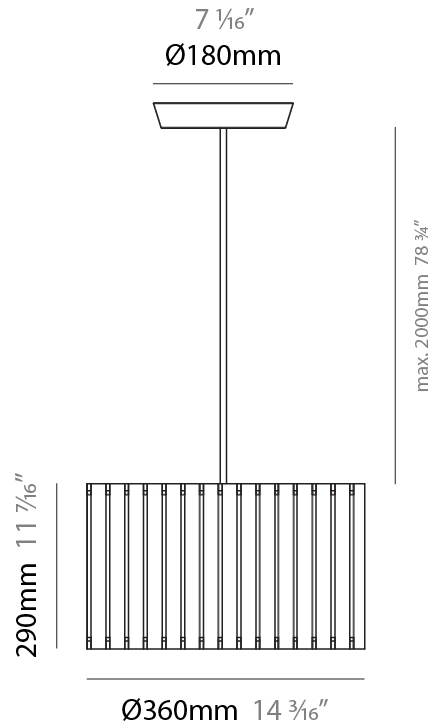

LUZ OCULTA WOOD SUSPENSION

D51039- -

base number   Finish Options   Finish Options

1. To build a product code in our configurator select the specify button on the base model # product page
2. To build a manual product code on this datasheet choose from the options listed below in blue font and add the suffix to the base model #

GENERAL

Series: Luz Oculta
Subseries: Luz Oculta Wood
Partner: Fambuena
Division: Design
Installation: Suspension
Product Type: Pendant
Mounting Location: Ceiling
Light Distribution: Direct / Indirect

PHYSICAL

Shape: Rectangle
Diameter (mm): 360
Diameter (in): 14 ³/₁₆
Height (mm): 290
Height (in): 11 ⁷/₁₆
Fixture Finish: DOW / NAT
Holder Finish: BRA / BRZ
Fixture Material: Metal / Wood
Primary Material: Wood
Cable Details: Cable length 2000mm / 79"

ELECTRICAL

Number of Lamps: 1
Lamp Type: LED Retrofit
Lamp Shape: A19
Bulb Included: Bulb Not Included
Max. Wattage Per Lamp (W): 7
Lamp Base: E26
Input Voltage (V): 120
Upon Request: 277Vac / GU24

LED

OPTICAL

RATINGS AND CERTIFICATIONS

Certified By: Certified for North American Standards
IP rating: IP20