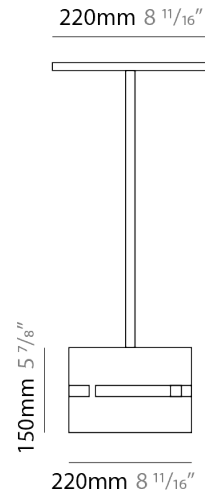

PROJECT _____
TYPE _____
SPECIFIER _____
QUANTITY _____
DATE _____

LUZ OCULTA METAL SUSPENSION

D51032-

base number _____
Finish _____
Options _____

1. To build a product code in our configurator select the specify button on the base model # product page
2. To build a manual product code on this datasheet choose from the options listed below in blue font and add the suffix to the base model #

GENERAL

Series: Luz Oculta _____
Subseries: Luz Oculta Metal _____
Partner: Fambuena _____
Division: Design _____
Installation: Suspension _____
Product Type: Pendant _____
Mounting Location: Ceiling _____
Light Distribution: Direct / Indirect _____

PHYSICAL

Shape: Rectangle _____
Diameter (mm): 220 _____
Diameter (in): 8 ¹¹/₁₆ _____
Height (mm): 150 _____
Height (in): 5 ⁷/₈ _____
Fixture Finish: [BRA](#) / [BRZ](#) / [ABR](#) _____
Fixture Material: Metal _____
Cable Details: Cable length 2000mm / 79" _____

ELECTRICAL

Number of Lamps: 1 _____
Lamp Type: LED Retrofit _____
Lamp Shape: A19 _____
Bulb Included: Bulb Not Included _____
Max. Wattage Per Lamp (W): 5 _____
Lamp Base: E26 _____
Input Voltage (V): 120 _____
Upon Request: 277Vac / GU24 _____

LED

OPTICAL

RATINGS AND CERTIFICATIONS

Certified By: Certified for North American Standards _____
IP rating: IP20 _____