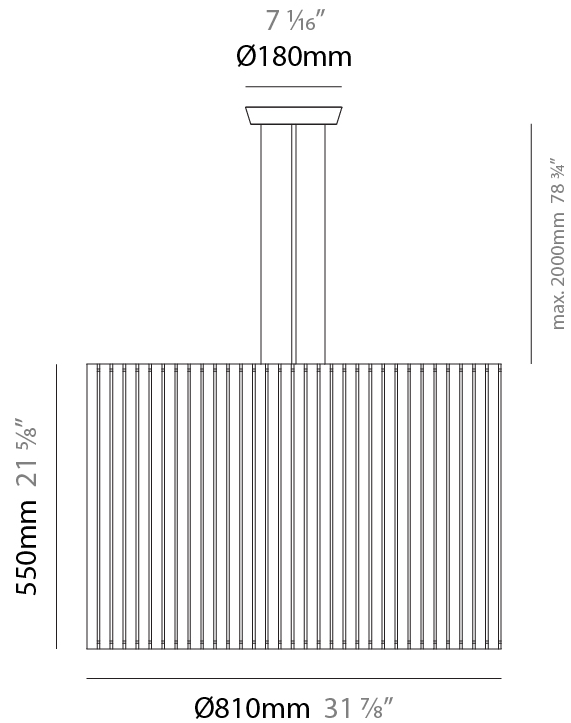

LUZ OCULTA WOOD SUSPENSION

D51035- _____ - _____
base number   Finish   Finish
                         Options   Options

1. To build a product code in our configurator select the specify button on the base model # product page
2. To build a manual product code on this datasheet choose from the options listed below in blue font and add the suffix to the base model #

GENERAL

Series: Luz Oculta
Subseries: Luz Oculta Wood
Partner: Fambuena
Division: Design
Installation: Suspension
Product Type: Pendant
Mounting Location: Ceiling
Light Distribution: Direct / Indirect

PHYSICAL

Shape: Rectangle
Diameter (mm): 810
Diameter (in): 31 7/8
Height (mm): 550
Height (in): 21 5/8
Fixture Finish: [DOW / NAT](#)
Holder Finish: [BRA / BRZ](#)
Fixture Material: Metal / Wood
Primary Material: Wood
Cable Details: Cable length 2000mm / 79"

ELECTRICAL

Number of Lamps: 3
Lamp Type: LED Retrofit
Lamp Shape: A19
Bulb Included: Bulb Not Included
Total Output Wattage (W): 36
Max. Wattage Per Lamp (W): 12
Lamp Base: E26
Input Voltage (V): 120
Upon Request: 277Vac / GU24

LED

OPTICAL

RATINGS AND CERTIFICATIONS

Certified By: Certified for North American Standards
IP rating: IP20